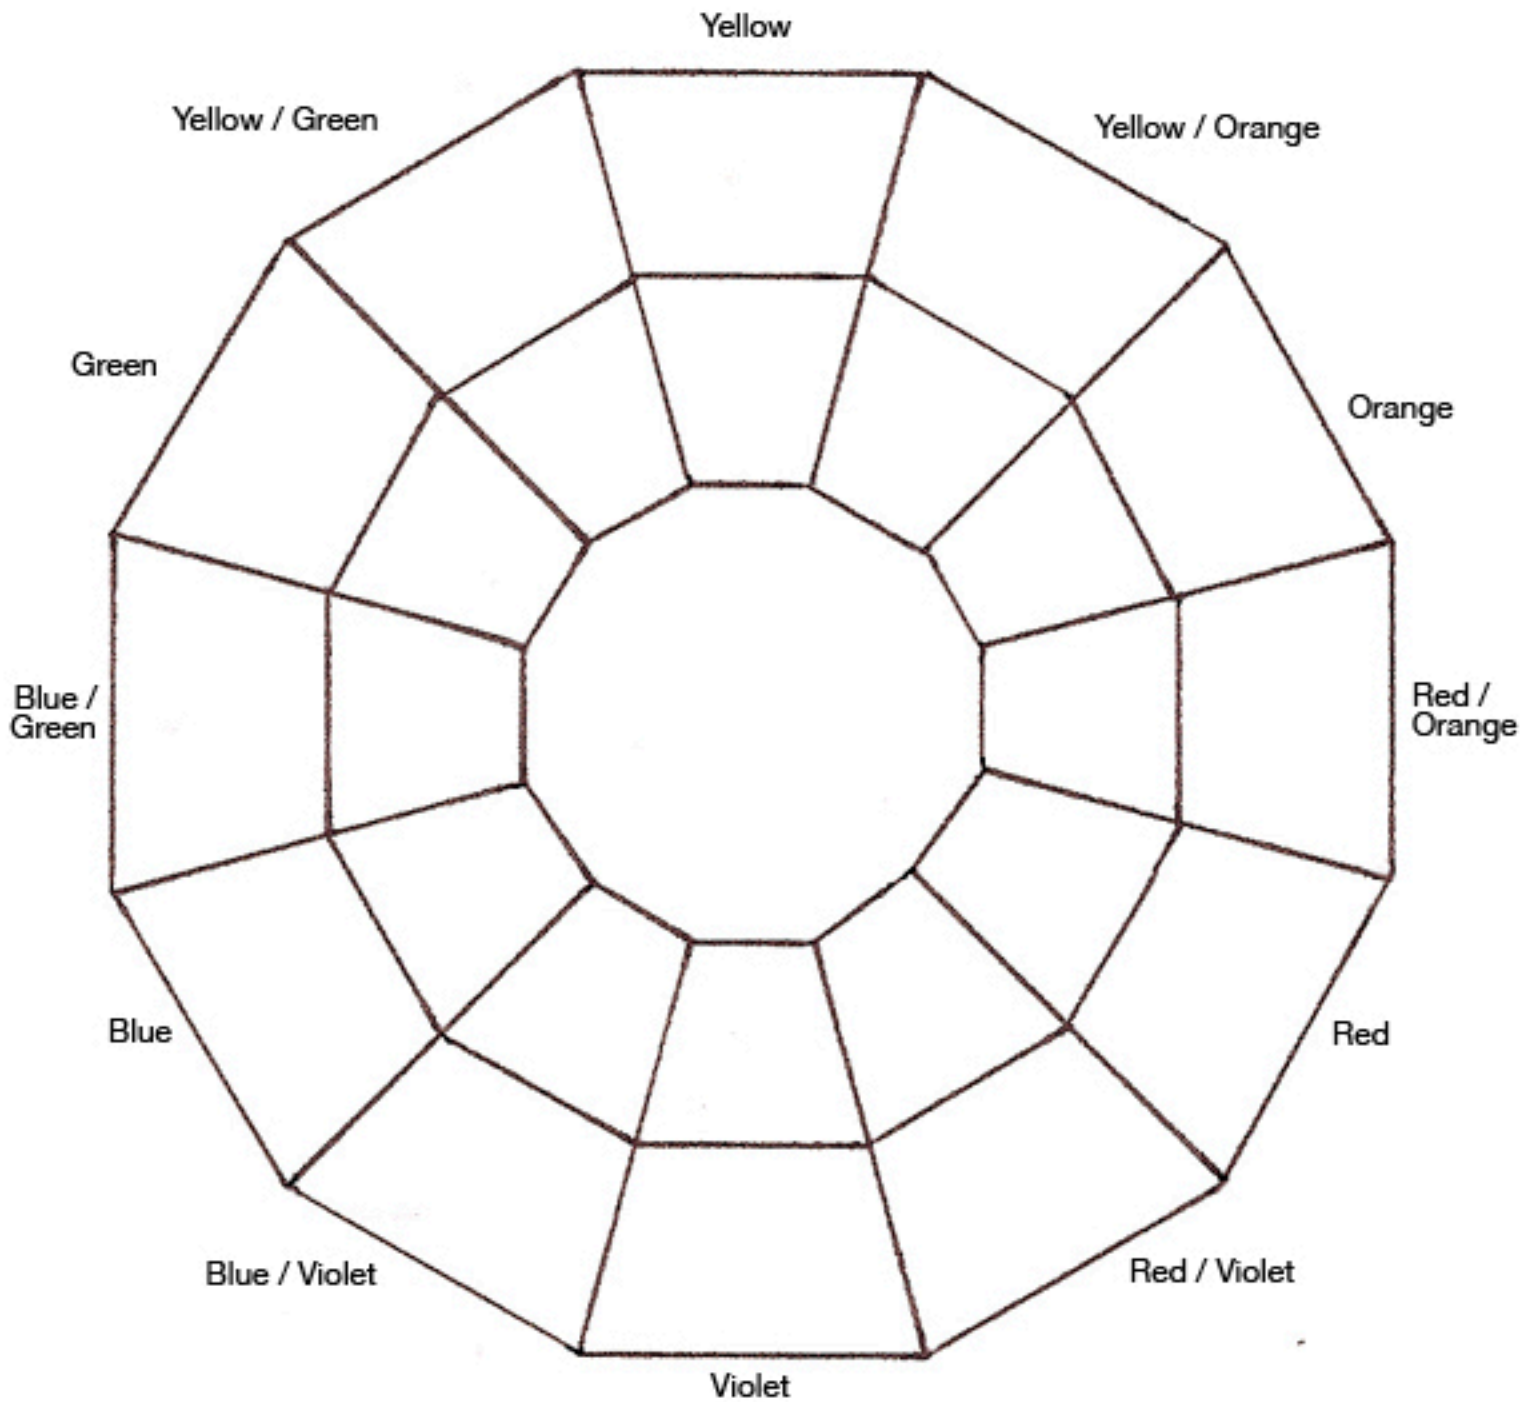

# Blank Color Wheel - Double Ring

Use this Blank Color Wheel to test Color Schemes and Paint Mixtures for Tints, Tones and Shades